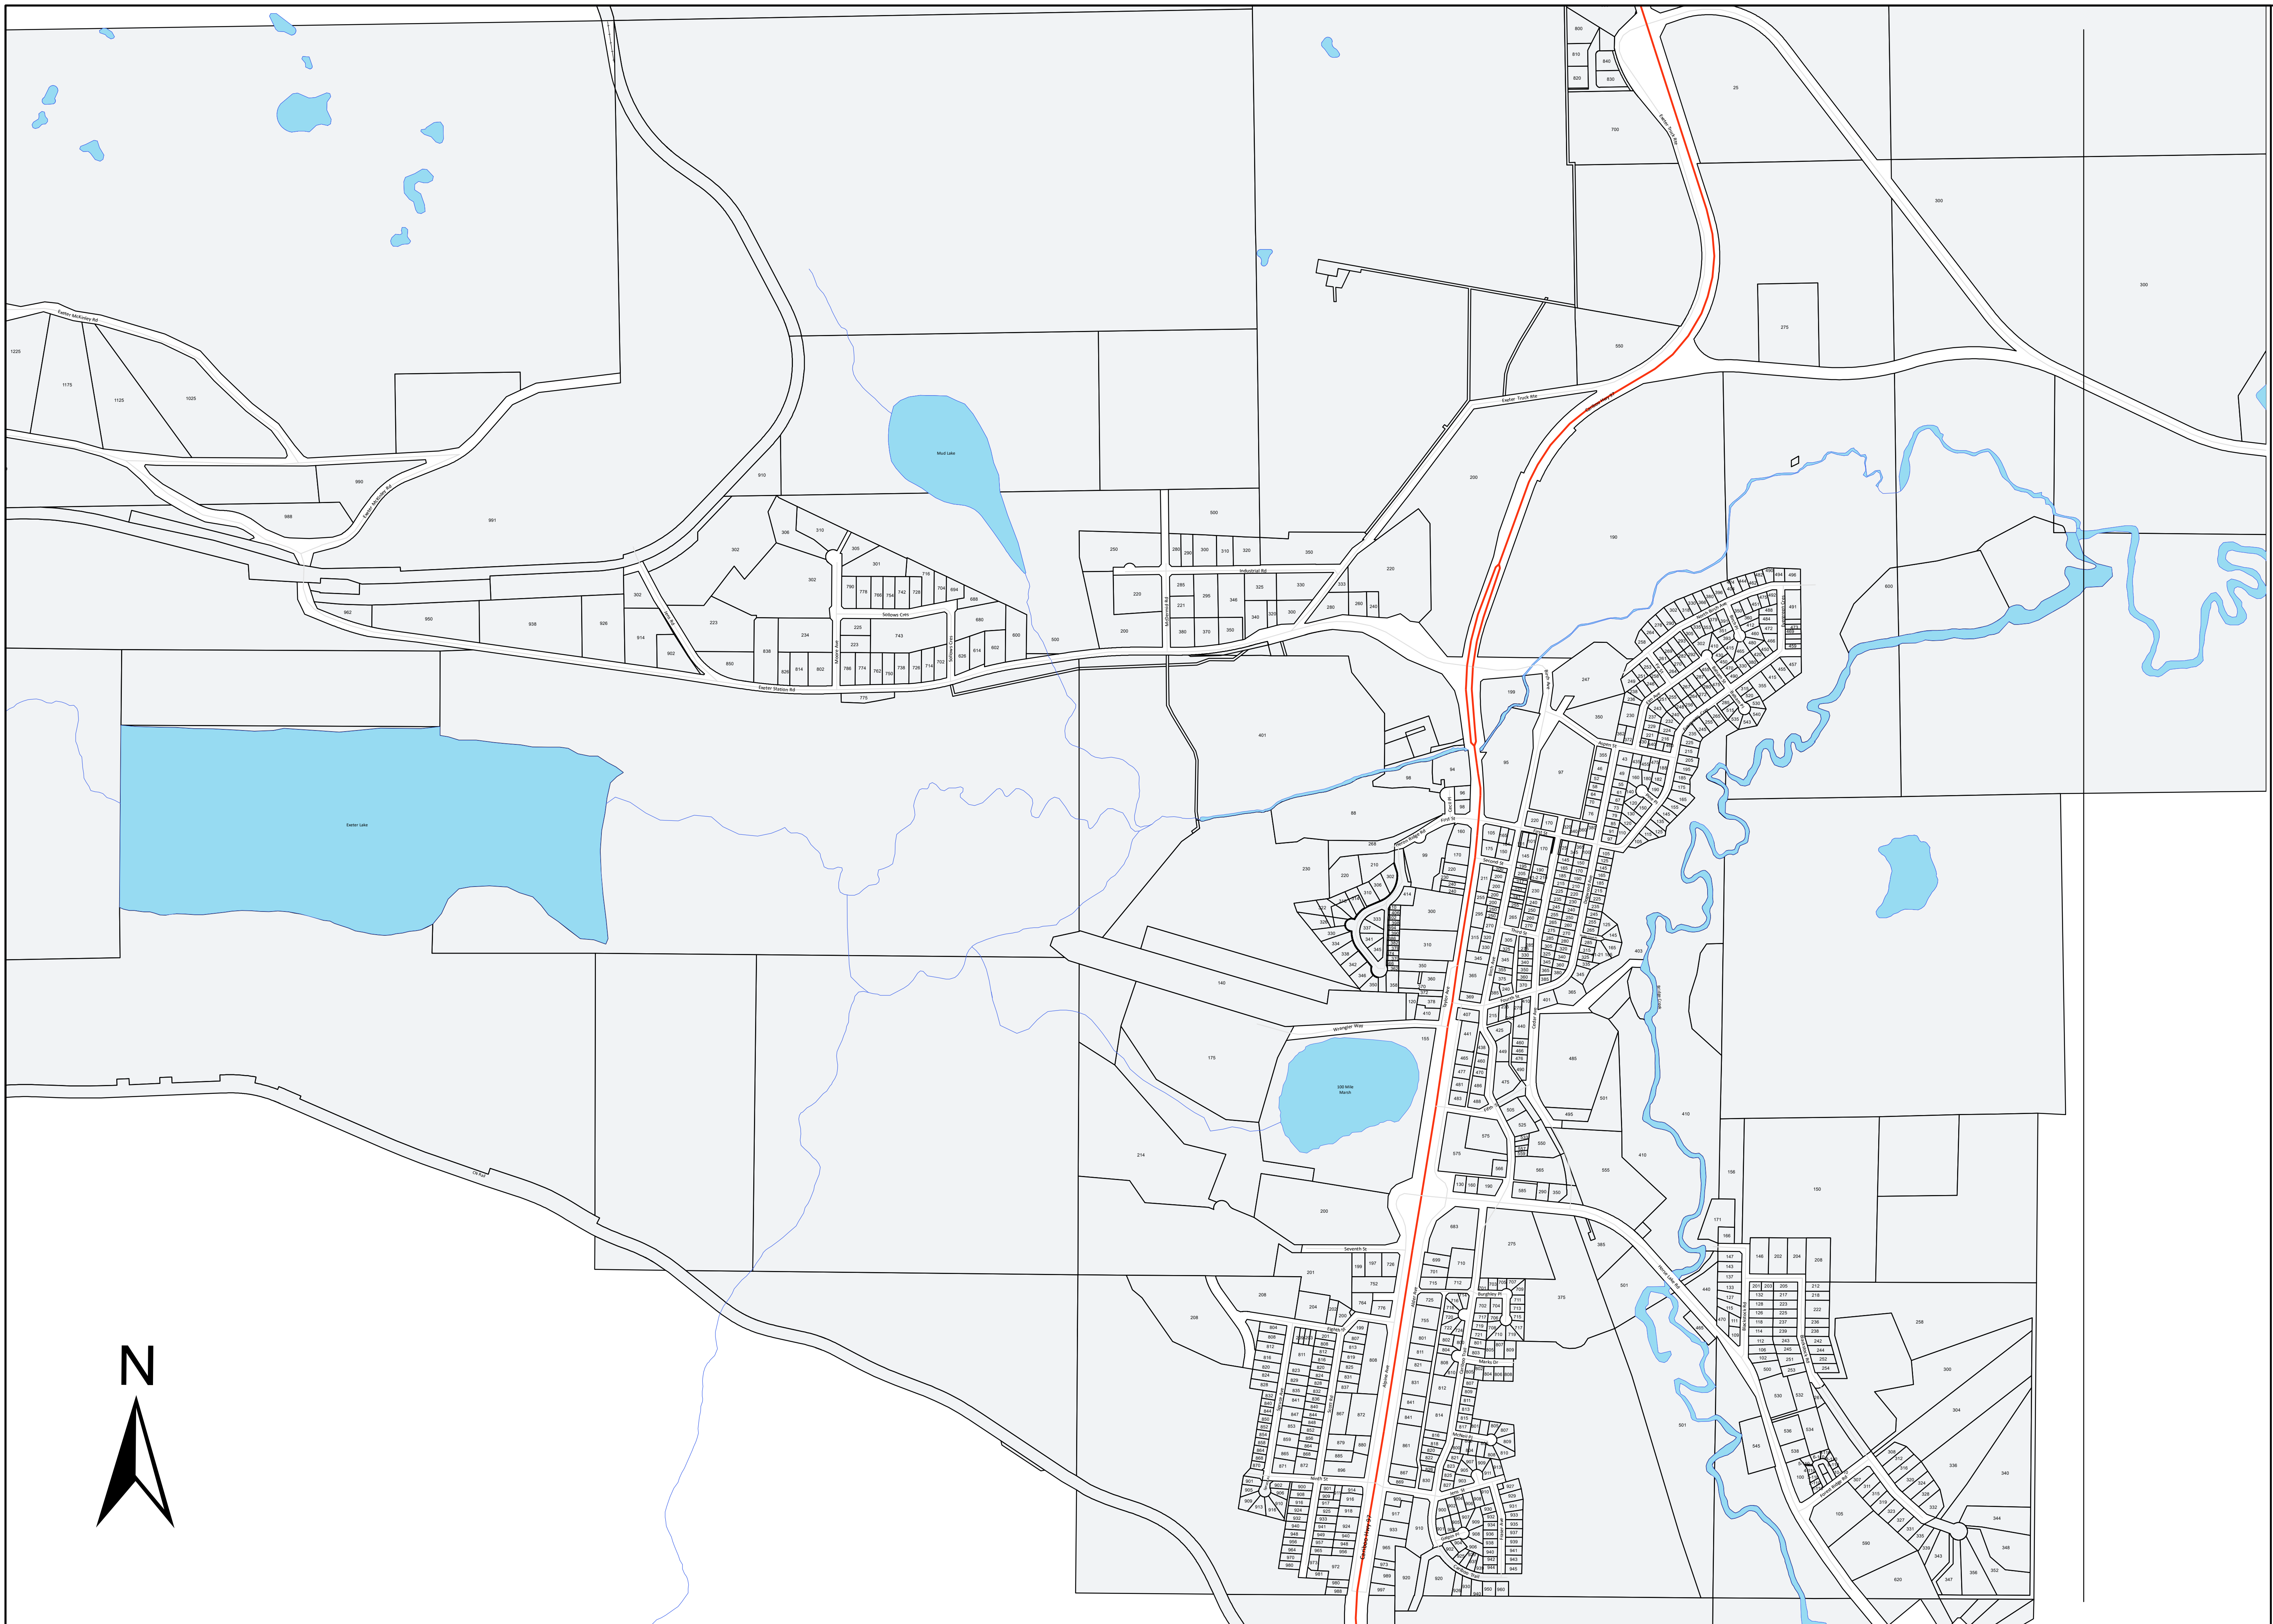

100 Mile House

- Lakes & Marshes
- Creeks & Streams
- Parcels
- CN Rail

Civic Address Map

NOVEMBER 2022

0 70 140 280 Meters