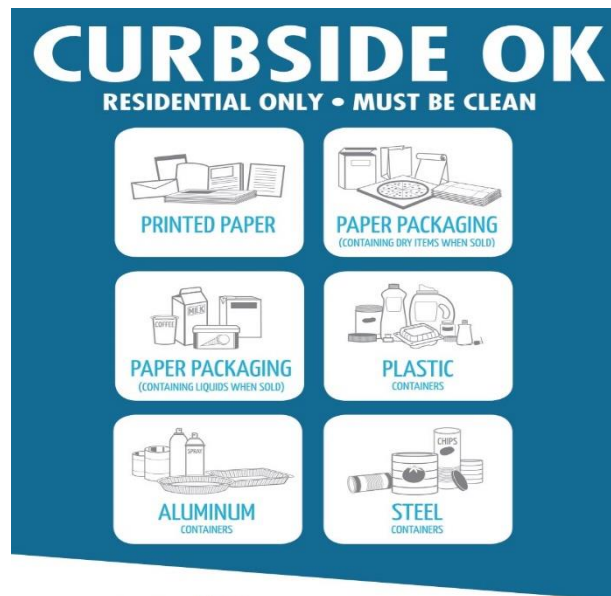

GOLD TRAIL RECYCLING DEPOT

Gold Trail Recycling accepts other recyclables like glass, electronics, tires, batteries, cell phones, paints, plastic bags, and much more!