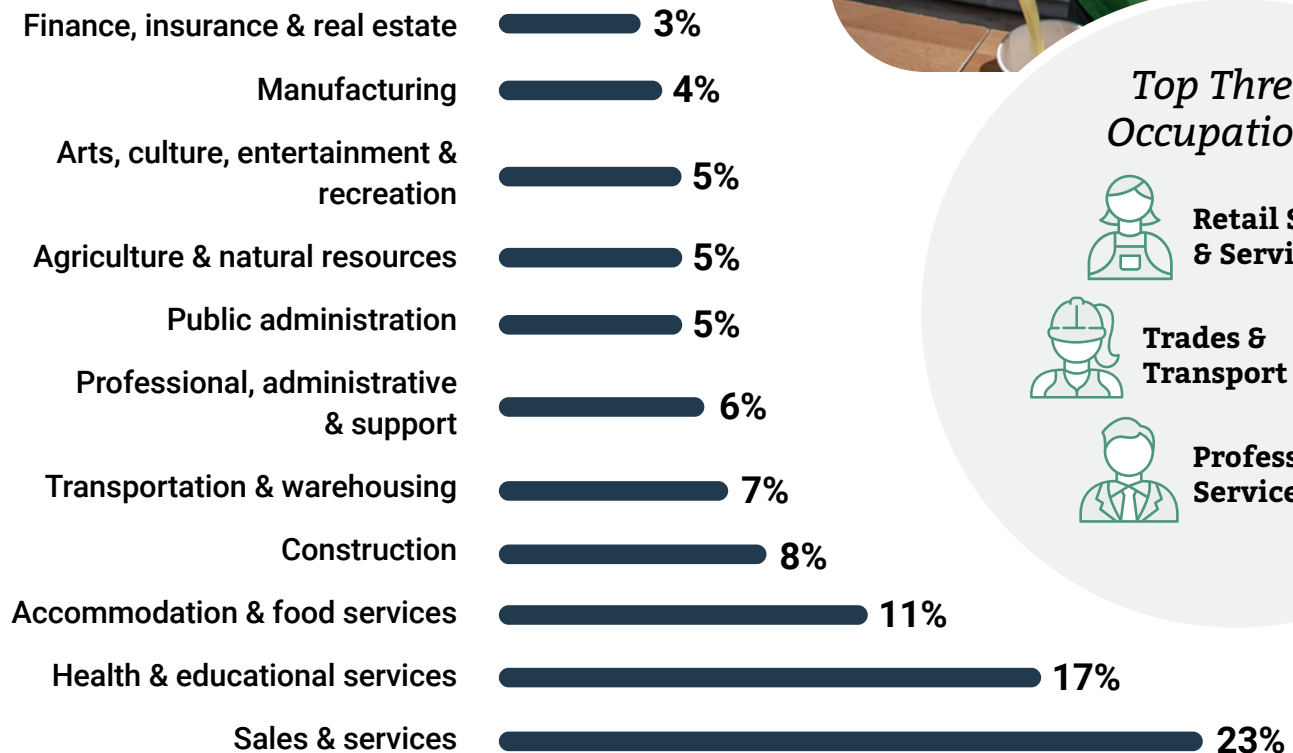

Labour

Labour Force

750	4,720	5,470
100 Mile House	South Cariboo	Total

Labour Force by Sector

Top Three Occupations

Retail Sales & Service | 33%

Trades & Transport | 21%

Professional Services | 16%

Top Employers

	# of Employees
Interior Health	353
School District No. 27	274
West Fraser Mills 100M	147
Save On Foods	100
Dawson Road Maintenance	81
Provincial Government Services	78
Freshco	63

Source: District of 100 Mile House

Top Industries Looking for Employees

- ✓ Health Care & Social Assistance
- ✓ Retail Trade
- ✓ Manufacturing
- ✓ Accommodation & Food Services
- ✓ Transportation & Warehousing

Source: <https://www.workbc.ca/Labour-Market-Information/Regional-Profiles/Cariboo>