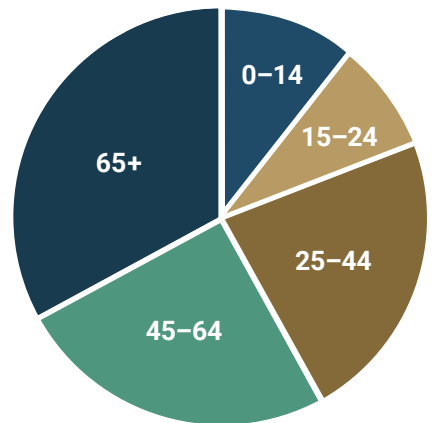

## Average Age

49.8	51.3	45.3
100 Mile House	South Cariboo	Cariboo Regional District

## Age Distribution

100 Mile House

0-14	12.7%
15-24	9.1%
25-44	19.7%
45-64	24.6%
65+	34.0%

PHOTO: BEDNAR

All sources Census 2021 statcan.gc.ca unless noted

# Labour